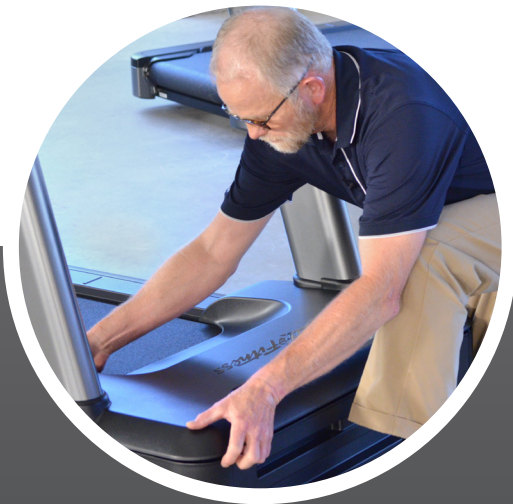

SERVICEABILITY

Aspire Cardio has been designed to offer easy access for maintenance and servicing to keep your equipment lasting longer and reduce downtime.