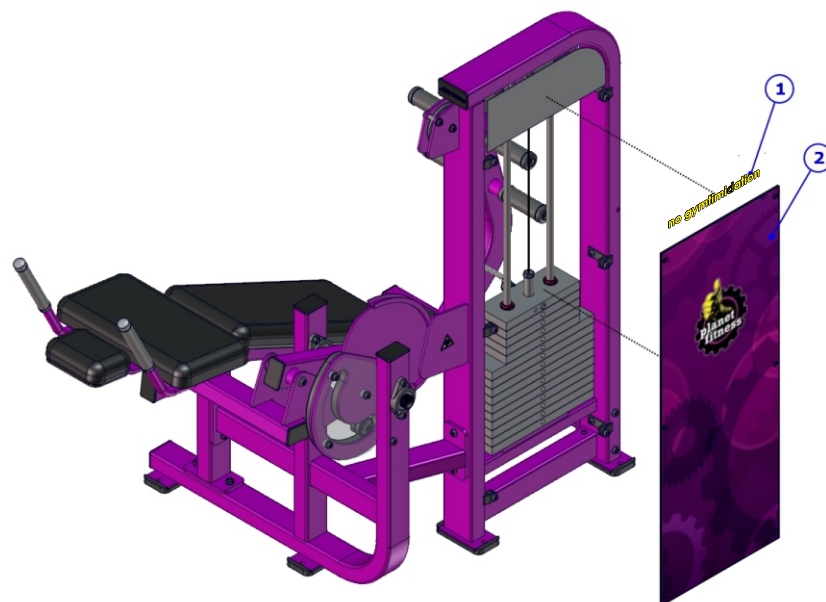

the judgement free zone

Back of Machine

Label, Planet Fitness, Web,
Yellow
8281102

www.planetfitness.com

Side of Machine

Planet Fitness - Commercial Strength Version 3 Pro2 (base and SE) Shrouds and Labels