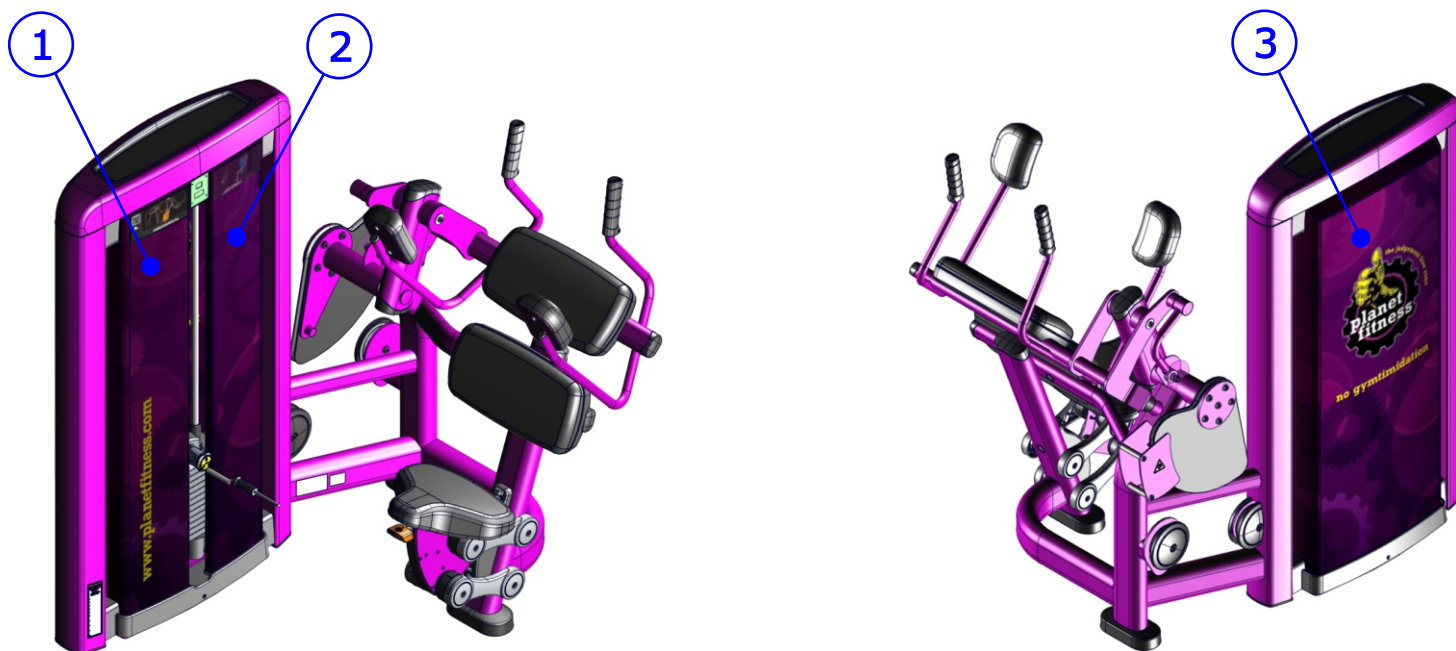

Planet Fitness - Commercial Strength Version 3 Insignia Shrouds

DATE MADE	SERIAL #	DATE MADE	SERIAL #
1/1/2015 - 3/31/2016	PRIOR TO SS-XX0416001	4/01/2016 - PRESENT	ON OR AFTER SS-XX0416001

SS Model/Name	ITEM NO.	QTY.	PART NO.	PART NO.	DESCRIPTION
SS-AB Abdominal SS-BC Biceps Curl SS-BE Back Extension SS-CE Calf Extension SS-CP Chest Press SS-FLY Fly SS-GL Glute SS-LC Leg Curl SS-LE Leg Extension SS-LR Lateral Raise SS-PD Pulldown SS-PEC Pectoral Fly SS-RW Row SS-SLC Seated Leg Curl SS-SP Shoulder Press SS-TP Triceps Press SS-TR Torso Rotation	1	1	9511850	1003204-0050	SHROUD, SS, FNT, LT, SRT-PF
	2	1	9511750	1003203-0050	SHROUD, SS, FNT, RT, SRT-PF
	3	1	9511950	1003205-0050	SHROUD, SS, REAR, SRT-PF
	1	1	9511850	1003204-0050	SHROUD, SS, FNT, LT, SRT-PF
SS-HAB Hip Abduction	2	1	9512150	1003216-0050	SHROUD, SS-HAD/HAB, FNT, RT, SRT-PF
SS-HAD Hip Adduction	3	1	9511950	1003205-0050	SHROUD, SS, REAR, SRT-PF
	1	1	9511851	1003204-0051	SHROUD, SS, FNT, LT, TLL-PF
SS-ADC Assisted Dip Chin	2	1	9511751	1003203-0051	SHROUD, SS, FNT, RT, TLL-PF
SS-SLP Seated Leg Press	3	1	9511951	1003205-0051	SHROUD, SS, REAR, TLL-PF

SHORT

TALL