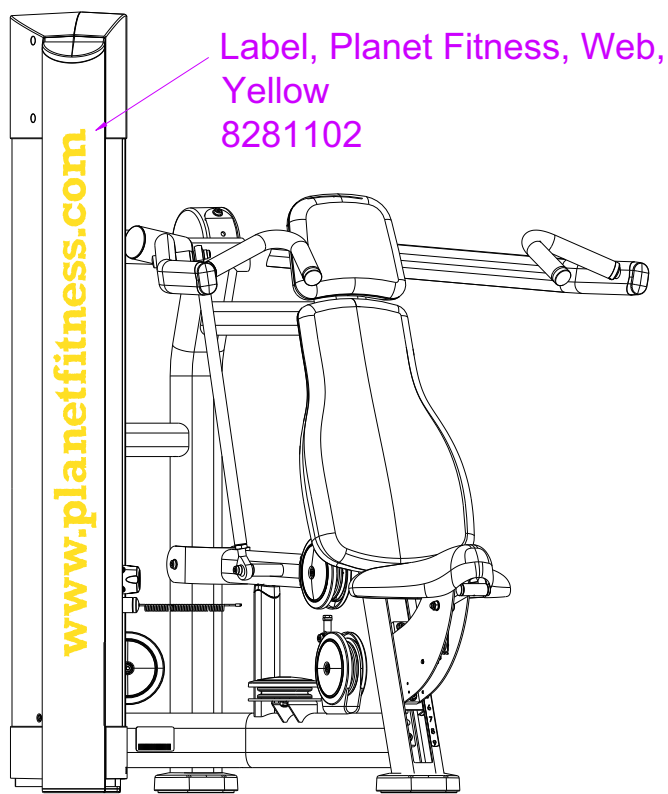

Planet Fitness - Commercial Strength Version 2 Signature Single Station Decals

---

Supplies limited; will not be re-ordered once out of stock.

2nd version Signature units use two Planet Fitness decals; listed below.

Side of Machine