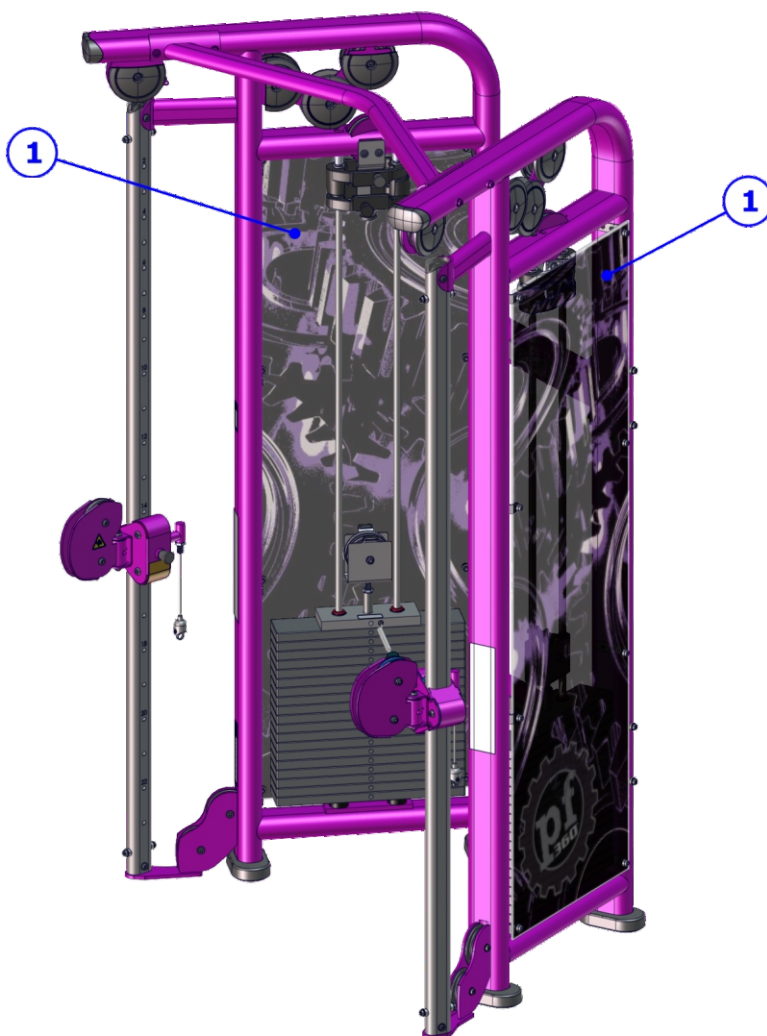

Planet Fitness - Commercial Strength

Version 4 Cable Motion/Multi-Jungle/Synrgy Shrouds

CABLE MOTION / MULTI JUNGLE				
UNIT	ITEM NO.	QTY.	PART NO.	DESCRIPTION
CMACO Adj. Cross Over CMCC Cable Cross Over CMDAP Dual Adjustable Pulley CMFCO Fixed Cross Over	1	2	9436301	SHROUD, CM/MJ, PLANET FITNESS, REAR
CMCP Chest Press CMSP Shoulder Press	1	2	9436201	SHROUD, CM, PLANET FITNESS, REAR, SHORT
CMPD Pull Down CMRW Row	1	2	9436202	SHROUD, CM, PLANET FITNESS, REAR, LONG
SYNRGY 360				
UNIT	ITEM NO.	QTY.	PART NO.	DESCRIPTION
All Synrgy 360 Cable Units (FXT...)	1	1	9436301	SHROUD, CM/MJ, PLANET FITNESS, REAR

Above shrouds wrapped front and back