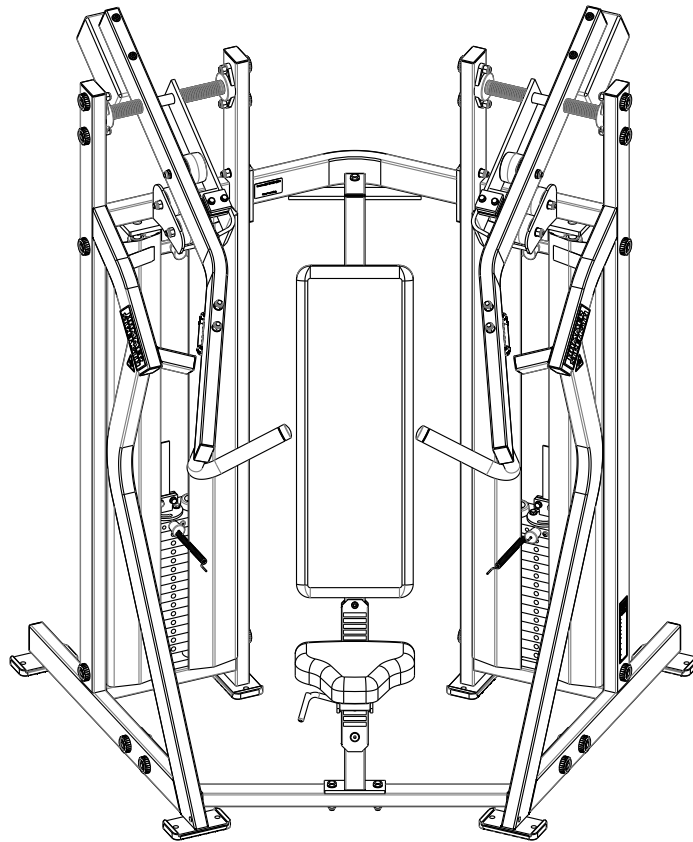

Planet Fitness - Commercial Strength Version 2 MTS Shrouds

Supplies limited; will not be re-ordered once out of stock.

USER'S RIGHT

USER'S LEFT

LEFT AND RIGHT BASED ON USER'S POSITION

MTSAB	
REAR	
8979605	

MTSIP	
LEFT	RIGHT
8979613	8979603

MTSCP	
LEFT	RIGHT
8979613	8979603

MTSKC	
LEFT	RIGHT
8979615	8979605

MTSDP	
LEFT	RIGHT
8979612	8979602

MTSLE	
LEFT	RIGHT
8979615	8979605

MTSFP	
LEFT	RIGHT
8979612	8979602

MTSRW	
LEFT	RIGHT
8979616	8979606

MTSHR	
LEFT	RIGHT
8979613	8979603

MTSSP	
LEFT	RIGHT
8979614	8979604