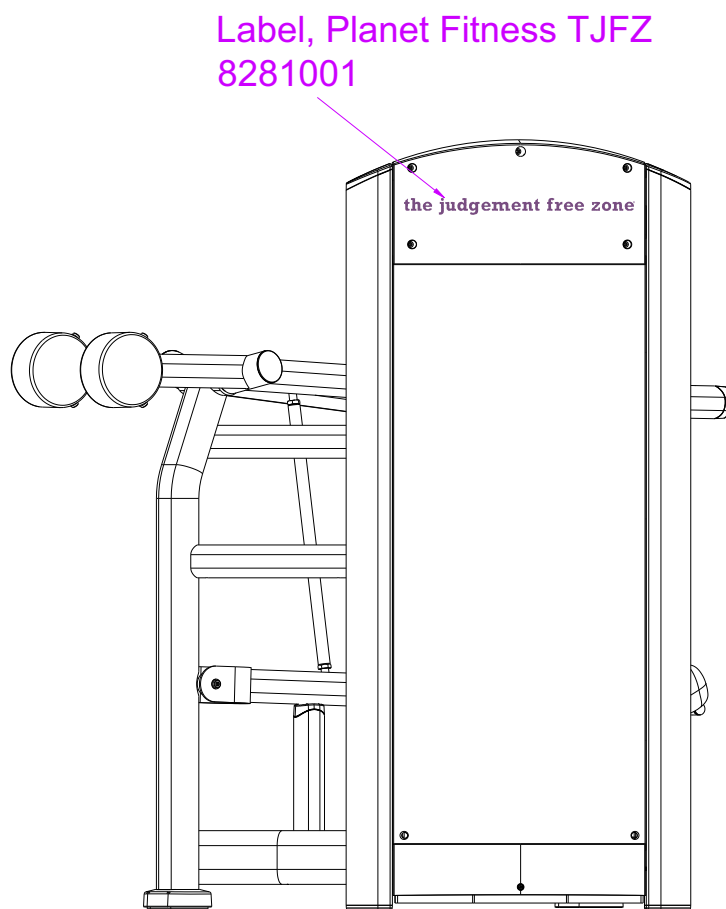

Rear of Machine