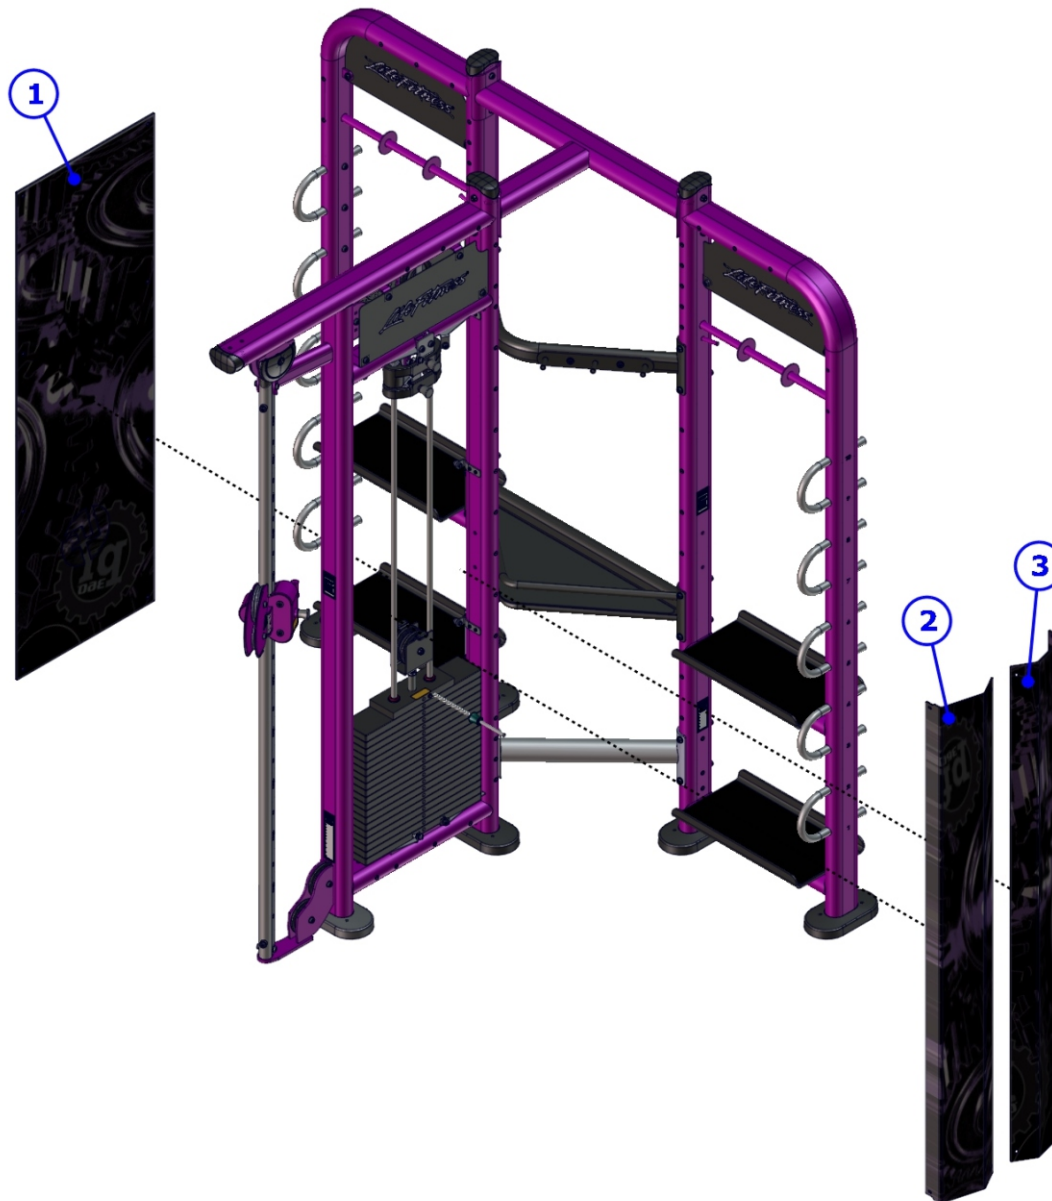

Planet Fitness - Commercial Strength Version 4 Synergy Shrouds

MODEL	ITEM NO.	QTY.	PART NO.	DESCRIPTION
ANY FXT WITH CABLE SPACE	1	1	9426601	SHROUD, SYNRGY, REAR -PLANET FITNESS
	2	1	9426901	SHROUD, SYNRGY, FNT, LT -PLANET FITNESS
	3	1	9426701	SHROUD, SYNRGY, FNT, RT -PLANET FITNESS