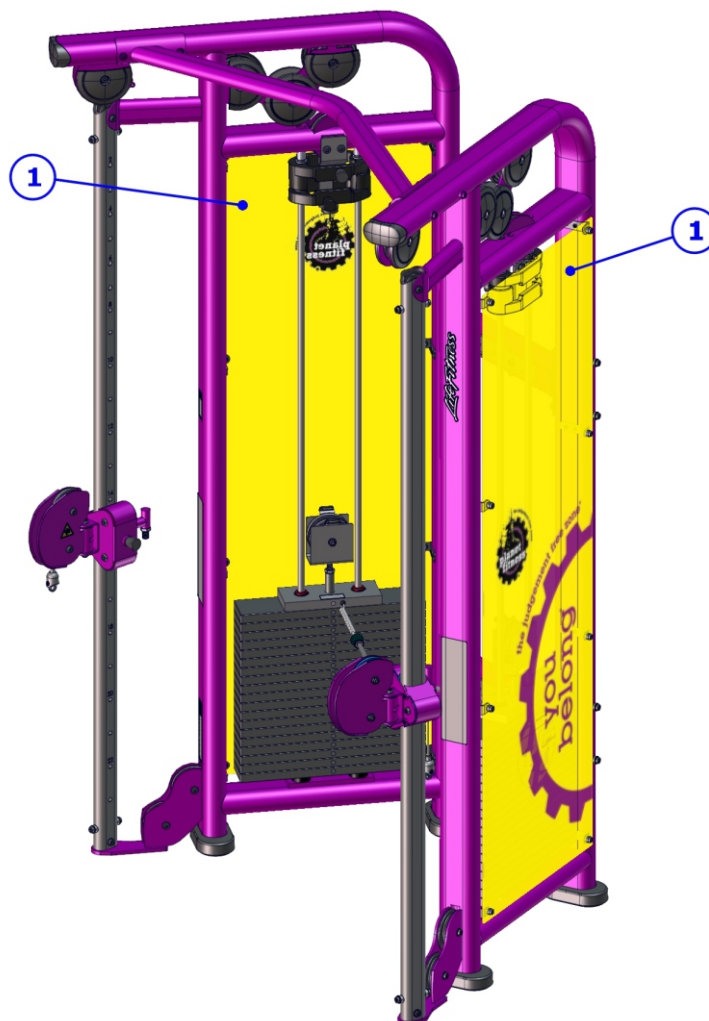

Planet Fitness - Commercial Strength

Version 2 Cable Motion/Multi-Jungle/Synrgy Shrouds

CABLE MOTION / MULTI JUNGLE

UNIT	ITEM NO.	QTY.	PART NO.	DESCRIPTION
CMACO Adj. Cross Over CMCC Cable Cross Over CMDAP Dual Adjustable Pulley CMFCO Fixed Cross Over	1	2	8799001	SHROUD, CM/MJ, PLANET FITNESS, REAR
CMCP Chest Press CMSP Shoulder Press	1	2	8799101	SHROUD, CM, PLANET FITNESS, REAR, SHORT
CMPD Pull Down CMRW Row	1	2	8799102	SHROUD, CM, PLANET FITNESS, REAR, LONG

SYNRGY 360

UNIT	ITEM NO.	QTY.	PART NO.	DESCRIPTION
All Synrgy 360 Cable Units (FXT...)	1	1	8799001	SHROUD, CM/MJ, PLANET FITNESS, REAR

Above shrouds wrapped front and back