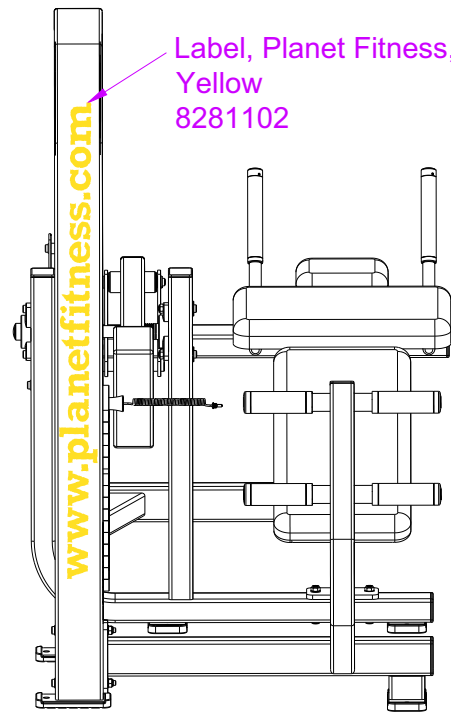

Label, Planet Fitness, Web,
Yellow
8281102

www.planetfitness.com

Side of Machine