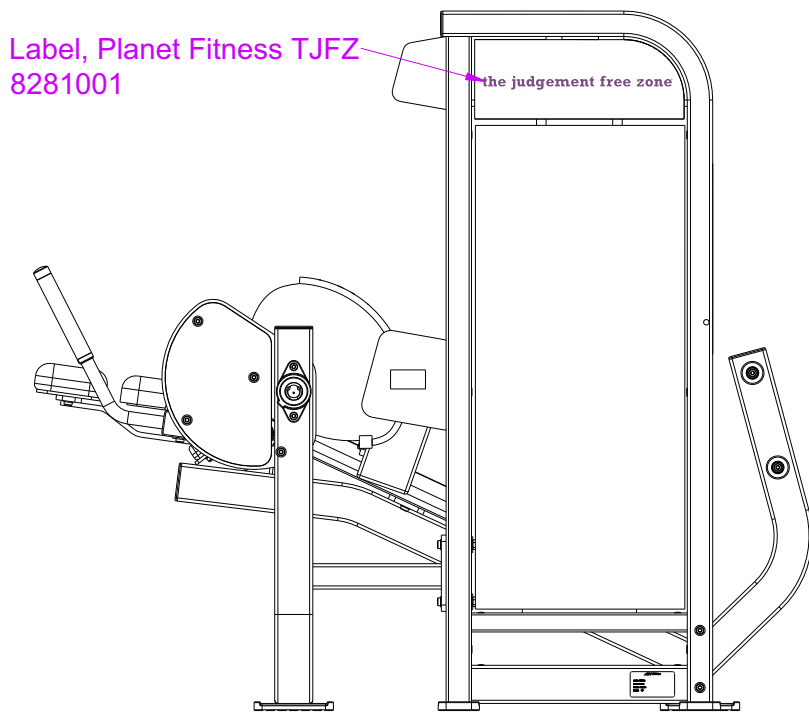

Planet Fitness - Commercial Strength Version 2 Pro2 (base and SE) Decals

---

Supplies limited; will not be re-ordered once out of stock.

2nd version Pro2 units use two Planet Fitness decals; listed below.

Decal supplies limited; will not be re-ordered once out of stock.

Label, Planet Fitness TJFZ
8281001

the judgement free zone

Back of Machine