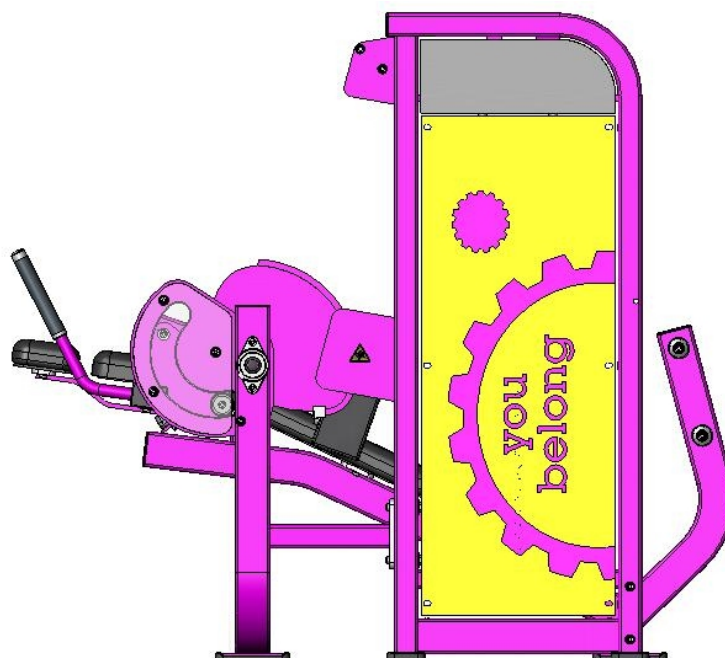

Planet Fitness - Commercial Strength Version 2 Pro2 (base and SE) Shrouds

Supplies limited; will not be re-ordered once out of stock.

Second version Planet Fitness machines have color wrapped shrouds with Planet Fitness logos within wrap.

Use below matrix for ordering replacement shrouds.

Rear Shroud Part Number	8798801	8798802	8798804
Model Name	PSAB Abdominal	PSCP Chest Press	PSHC Horizontal Calf
	PSABC Abdominal Crunch	PSFPD Fixed Pull Down	
	PSBC Biceps Curl	PSHG Hip/Glute	
	PSBE Back Extension	PSLE Leg Extension	
	PSHAB Hip Abductor	PSSLC Seated Leg Curl	
	PSHAD Hip Adductor	PSSP Shoulder Press	
	PSLCE Leg Curl/Extension		
	PSLR Lateral Raise		
	PSTE Triceps Extension		

Rear Shroud Part Number	8798805	8798806	8798901
Model Name	PSSLP Seated Leg Press	PSADC Assisted Dip Chin	PSPD Pull Down
		PSPEC Pec Fly	
		PSRW Row/Rear Delt