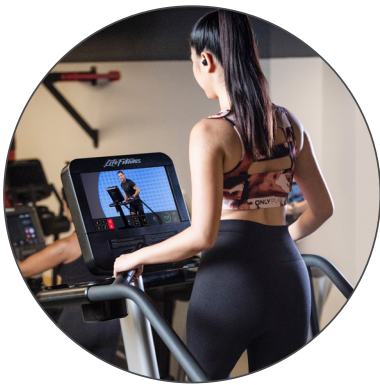

## IMMERSIVE CARDIO EXPERIENCES

Built on insights provided by facilities and exercisers about what makes a consistently captivating experience. Intuitive interaction, appealing layouts and a host of other digital advances create engagement for any exerciser. Available on both Elevation Series and Integrity Series cardio equipment.

### Performance Run

Performance Run view on treadmills makes it easy for exercisers to benefit from interval workouts. Speed and incline changes happen with just one touch on the screen. This feature is customizable through Halo Facility.