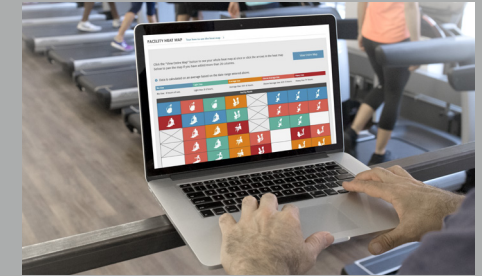

Detailed Usage Data

Gain insights into when and where people are working out. Use that information to create an ideal product mix and to help guide staffing decisions.