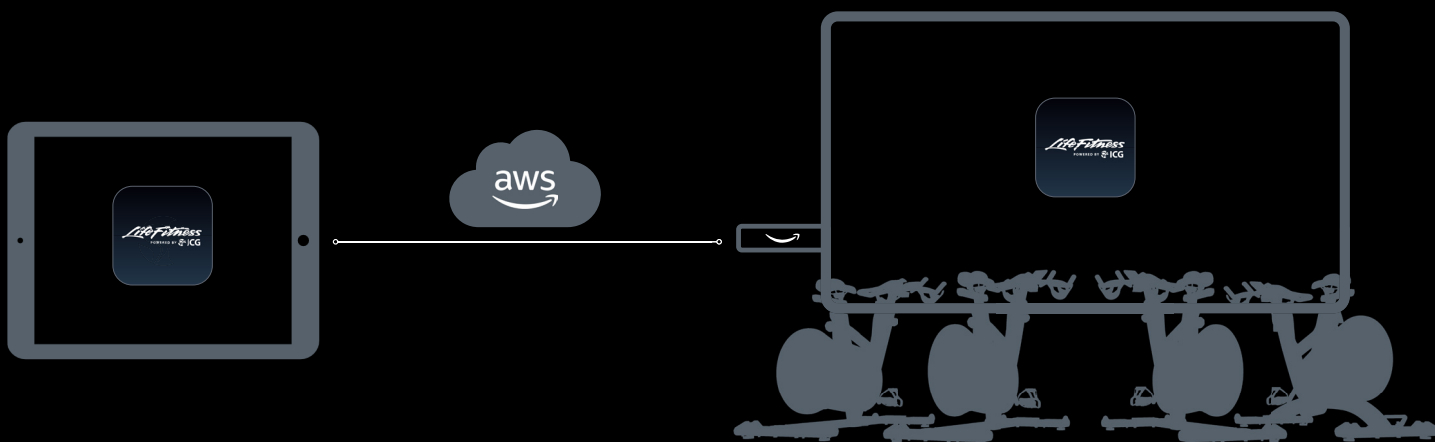

ICG[®] VIRTUAL CYCLING

250+ STUDIO COACH VIDEOS

100+ SCENIC COACH VIDEOS

EFFORTLESSLY SIMPLE

The ICG[®] Virtual Cycling App is a commercial subscription meant to bring additional value and support to our indoor cycles and Coach By Color[®] program. The ICG[®] Virtual Cycling App compliments and enhances the ICG[®] Ecosystem. Utilize new ICG[®] content (Studio Coach/Scenic Coach) within the commercial app for virtual programming so facilities can offer indoor cycling classes without an instructor or even switch between virtual and live classes.

Total: 00:41:28

Target

2
65 %

68 RPM
Seated Climb

Next in 01:28

3
83 %

68 RPM
Standing Climb

ICG® VIRTUAL CYCLING

FEATURES & CONTENT

INSTRUCTOR LED CLASSES	250+
LANDSCAPE BASED CLASSES	100+
LANGUAGES STUDIO COACH	English, German, Spanish
CUSTOMIZE OPTIONS	Category, Language, Duration, Outcome
STREAMING RESOLUTION	1080p (Full HD), 720p or 540p via AWS
MUSIC EMBEDDED	Yes
CHOREOGRAPHY EMBEDDED	Yes
CLASS PROFILE EMBEDDED	Yes