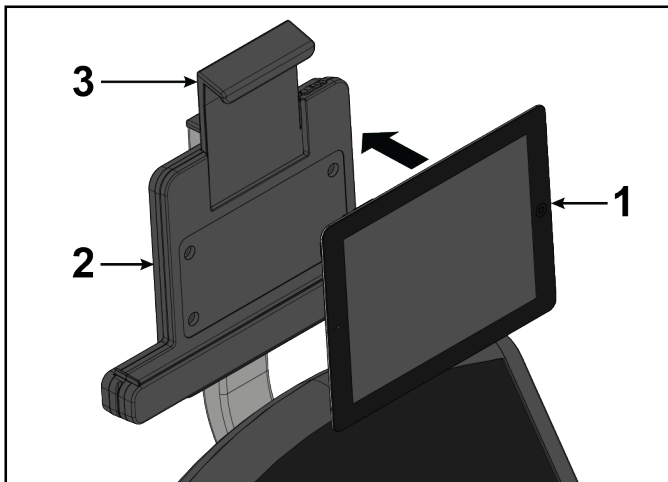

Item	Description	Qty
1	Tablet	1
2	Tablet Holder Back	1
3	Slider	1