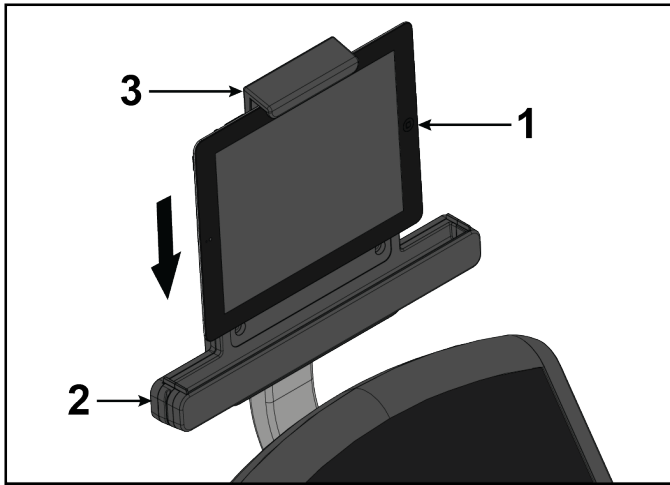

3. Slide tablet down into base of tablet holder.

Item	Description	Qty
1	Tablet	1
2	Tablet Holder Base	1
3	Slider	1

4. Lower slider to fit over top of tablet.