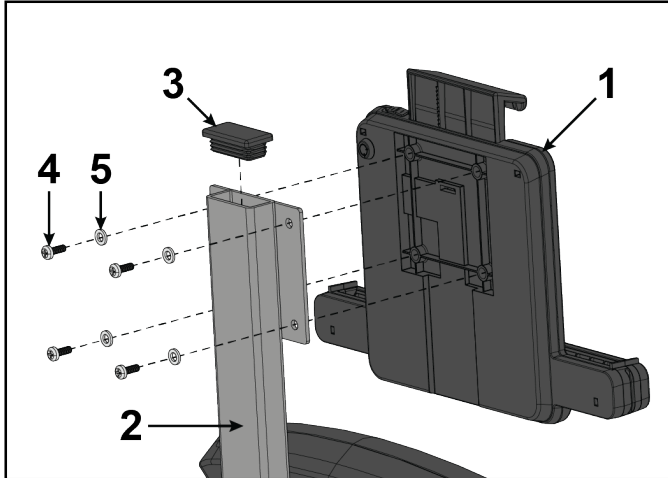

Assembly Procedure

Tools Required

- Phillips screwdriver

Install Tablet Holder

Install screws and washers securing the tablet holder to the primary bracket using a Phillips screwdriver.

Item	Description	Qty
1	Tablet Holder	1
2	Primary Bracket	1
3	Cap	1
4	Screw, M5 x 14mm Phillips Head	4
5	Washer, M5	4

Placing a Tablet Into Tablet Holder

1. Lift slider to desired height.
2. Place tablet flat against the back of the tablet holder.