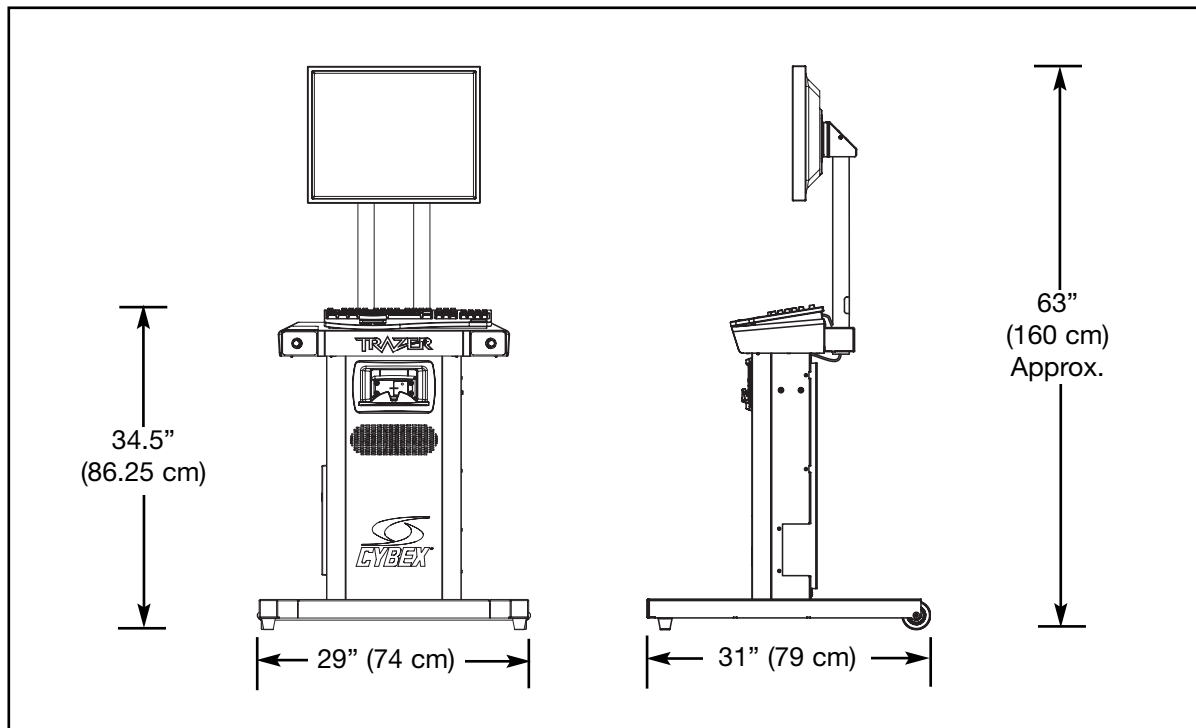

## 2 - Technical Specifications

### Specifications

Width:	29" (74 cm).
Depth:	31" (79 cm).
Height:	Cabinet 34.5" (86.25 cm), Cabinet with monitor bracket 63" (160 cm) approx.
Weight of Product:	Base unit, 80 lbs. (36.5 kg). Monitor or projector shelf unit, 90 lbs. (41 kg).
Shipping Weight:	Base unit, 91 lbs. (42 kg). Monitor or projector shelf unit, 101 lbs. (46 kg).
Console Features:	Keyboard with built in Touchpad.
Heart Rate Features:	Built-in wireless Polar® heart rate receiver (transmitter belt not included).
Frame Colors:	Black chrome.
Connectivity:	Two USB ports.
Power Requirements:	115 VAC $\pm$ 5%, 60 Hz, 1.6 amps and 1-Phase. 230 VAC $\pm$ 5%, 50 Hz, 1.6 amps and 1-Phase.
Beacon	
Power Requirements:	One 1.2 V, 1800 mAh, NiMH battery (included).
Beacon Charger Power Requirements:	90-240 VAC, 600 mA for desktop IEC-320 unit. 90-240 VAC, 200 mA for wall type unit.
Other:	USB Memory Stick, Beacon, Small Waist Belt, Large Waist Belt, built-in Beacon charging station and external beacon charger.
Monitor, Projector:	Not included.
Options:	Monitor bracket or Projector shelf.

Shown with optional monitor configuration