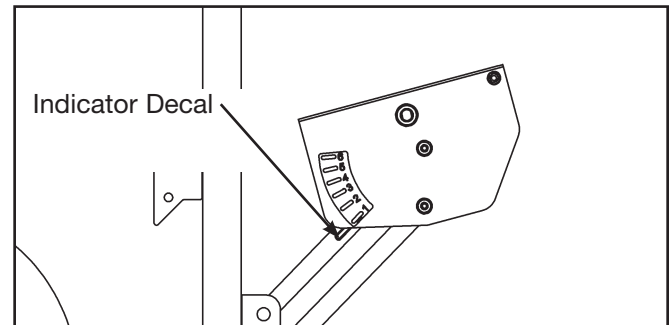

Eagle® Arm Extension Adjusting Decals Kit

Product No. 11080K005

Installation Instructions

TOOLS REQUIRED

- None

1. Read and understand all instructions thoroughly before installing this kit.
2. Verify kit contents. See Figure 1.

Figure 1

3. Install the new seat adjustment decal.

- A. Install the seat adjustment decal as shown in Figure 2.

Figure 2

3. Install indicator decal onto linkage bar.

- A. Install the indicator decal onto the linkage bar as shown in Figure 3.