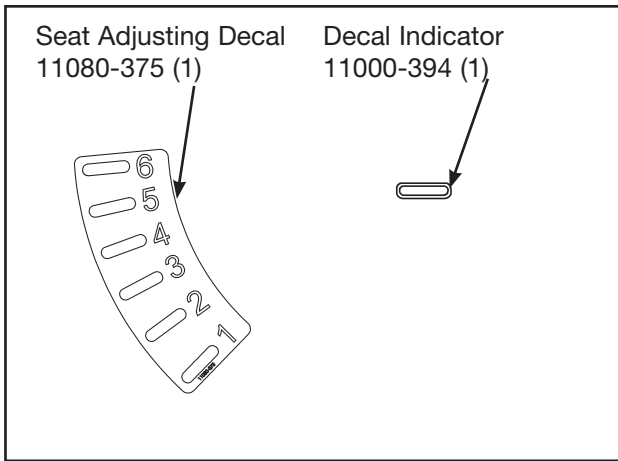

Eagle® Arm Extension Adjusting Decals Kit

Product No. 11080K005

Installation Instructions

TOOLS REQUIRED

- None

1. Read and understand all instructions thoroughly before installing this kit.
2. Verify kit contents. See Figure 1.

Figure 1

3. Install the new seat adjustment decal.

- A. Install the seat adjustment decal as shown in Figure 2.

Figure 2

3. Install indicator decal onto linkage bar.

- A. Install the indicator decal onto the linkage bar as shown in Figure 3.