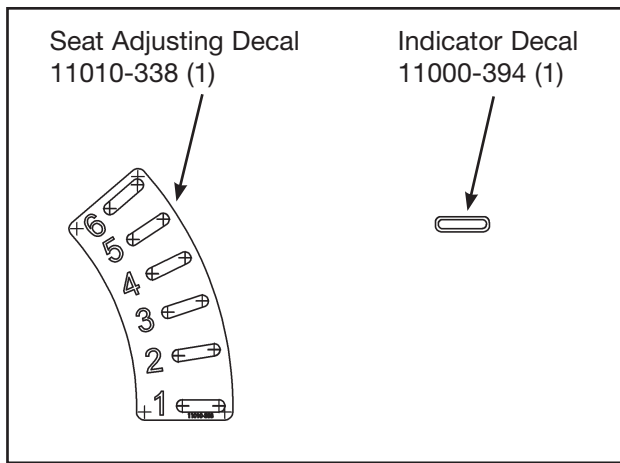

Eagle® Overhead Press Adjusting Decals Kit

Product No. 11010K005

Installation Instructions

TOOLS REQUIRED

- None

1. Read and understand all instructions thoroughly before installing this kit.
2. Verify kit contents. See Figure 1.

Figure 1

3. Install the new seat adjustment decal.

- A. Install the seat adjustment decal as shown in Figure 2.

Figure 2

4. Install indicator decal onto linkage bar.

- A. Install the indicator decal onto the linkage bar as shown in Figure 3.
- B. Adjust the seat adjustment to each position and verify proper alignment of the indicator decal.