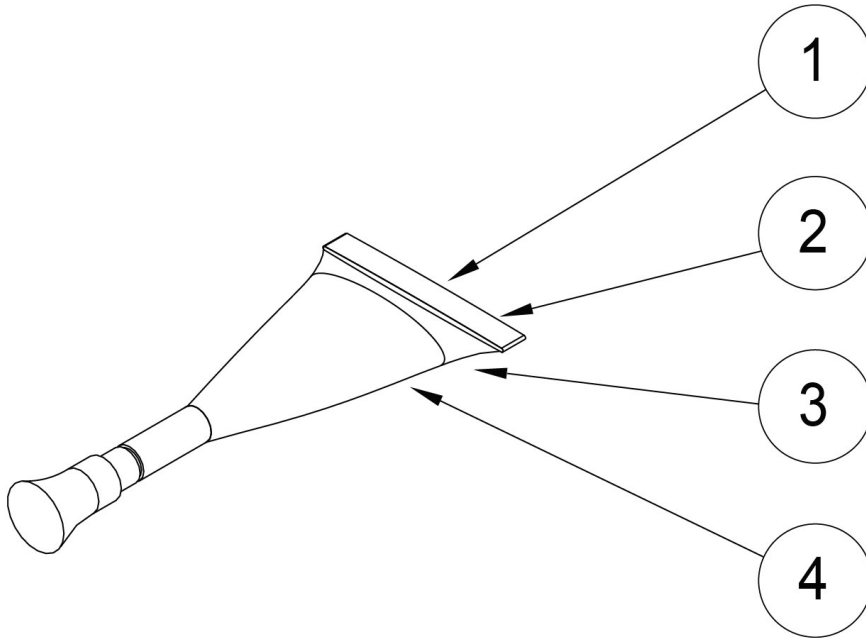

2/24/2017

Part Diagrams

Product Line: Accessories
Product: Cardio Accessories
Assembly Name: Loctite Tubes

2 oz. Loctite Tube

Bulb #	Part Number	Name	Description	Notes
1	YA000201	LOCTITE .02 OZ #242, BLUE		
2	YA000205	LOCTITE, RED #271		
3	YA000221	LOCTITE #262 .5 MI		
4	YA000226	LOCTITE #680 .5 MI		