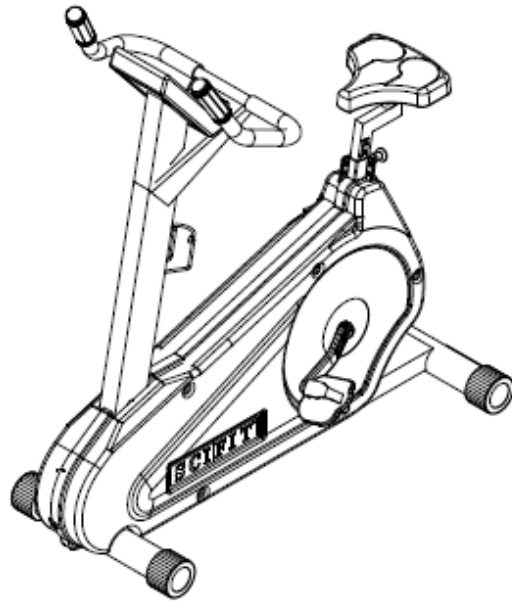

# SCIFIT ISO1004 UPRIGHT BIKE

**Model:** ISO1004

**Description:** Belt Driven Upright Bike

**Serial Number Prefix:** #410-XXXXXX

**Distinct Parts:**

1. Roanoke Console (On Machines Before 2003)

Metal frame housing for internal parts.