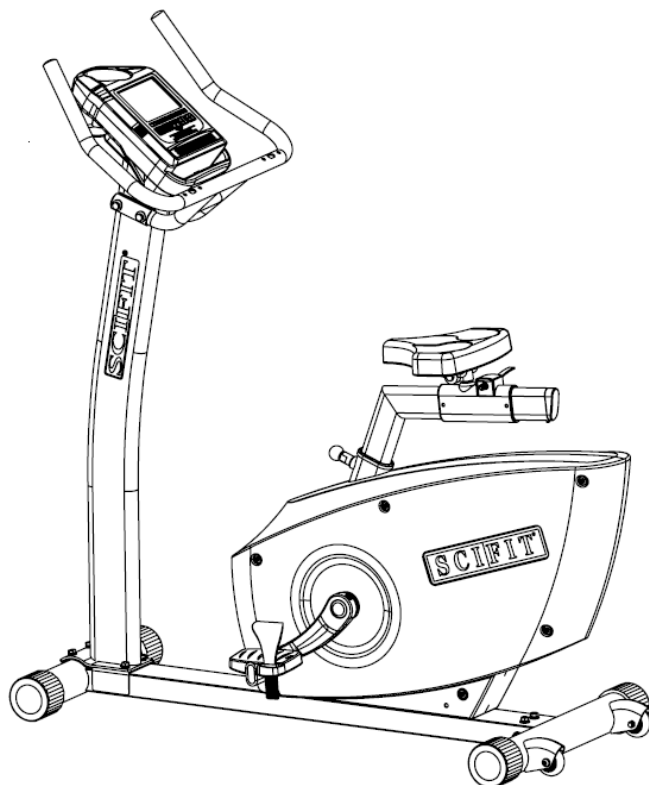

SCIFIT ISO1000 UPRIGHT BIKE (POST 5/2012)

Model: ISO1000 Series

Description: Belt Driven Upright Bike

Serial Number Prefix: #422-XXXXXX, #423-XXXXXX

Distinct Parts:

Legacy Console

Updated frame design for internal parts.