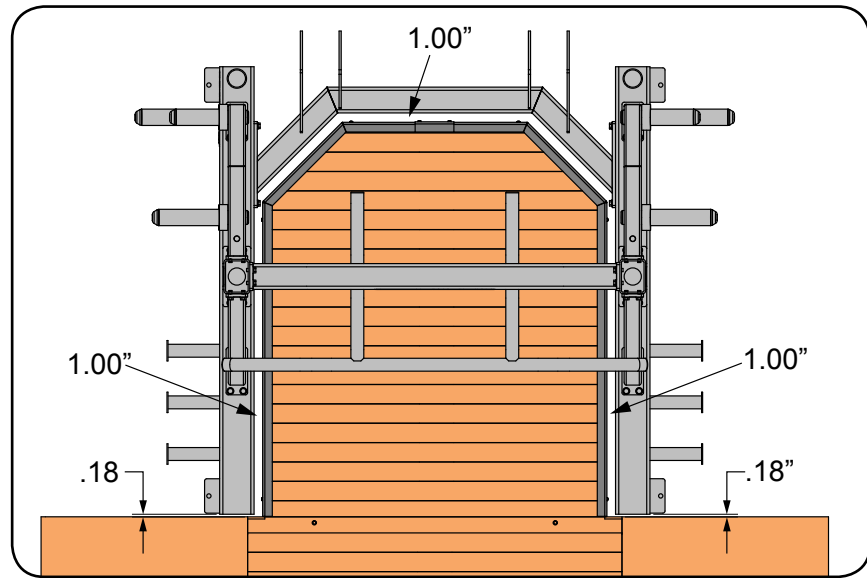

1

2

19140 OPTIONAL RAMP

HW102630
WOOD SCREWS
NO. 10 X 2.50
(8)

19150-347
SIDE BRACKET

HT593230
PHILLIPS TRUSS HEAD SCREWS
10-9 X 2.50
(56)

19150-345
SIDE BRACKET
(2)

19150-346
SIDE BRACKET

19150-350
SIDE BRACKET

19150-101
MAIN PLATFORM

19150-306
RUBBER MAT
(2)

PP660011
HOLE PLUG
(2)

19150-349
SIDE BRACKET

19150-348
SIDE BRACKET

19150-102
SIDE PLATFORM
(2)

19150-205
CORNER BRACKET
(4)

TOP PLATFORM
ASSEMBLY

BK030211
HEX KEY 8mm
LONG ARM

3

4

19140 OPTIONAL RAMP