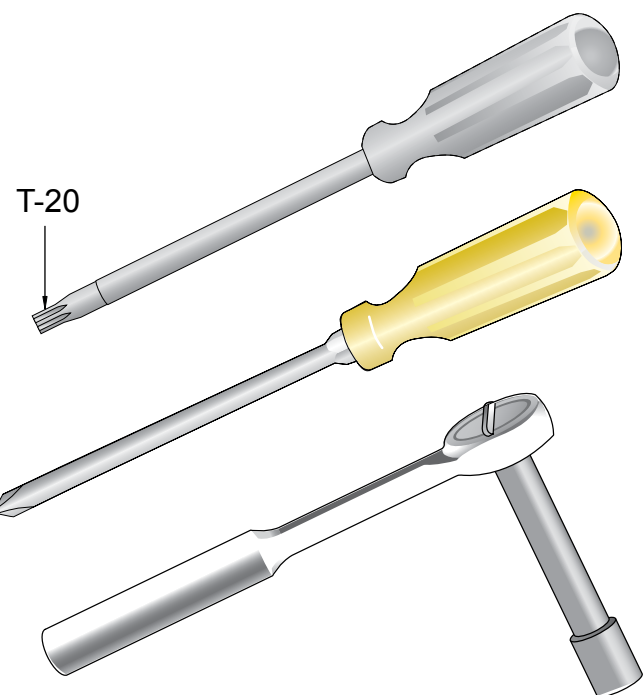

1

2

19140 OPTIONAL RAMP

HW102630
WOOD SCREWS
NO. 10 X 2.50
(8)

19150-347
SIDE BRACKET

HT593230
PHILLIPS TRUSS HEAD SCREWS
10-9 X 2.50
(56)

19150-345
SIDE BRACKET
(2)

19150-346
SIDE BRACKET

19150-350
SIDE BRACKET

19150-101
MAIN PLATFORM

19150-306
RUBBER MAT
(2)

PP660011
HOLE PLUG
(2)

19150-349
SIDE BRACKET

19150-348
SIDE BRACKET

19150-102
SIDE PLATFORM
(2)

19150-205
CORNER BRACKET
(4)

TOP PLATFORM
ASSEMBLY

BK030211
HEX KEY 8mm
LONG ARM

3

4

19140 OPTIONAL RAMP