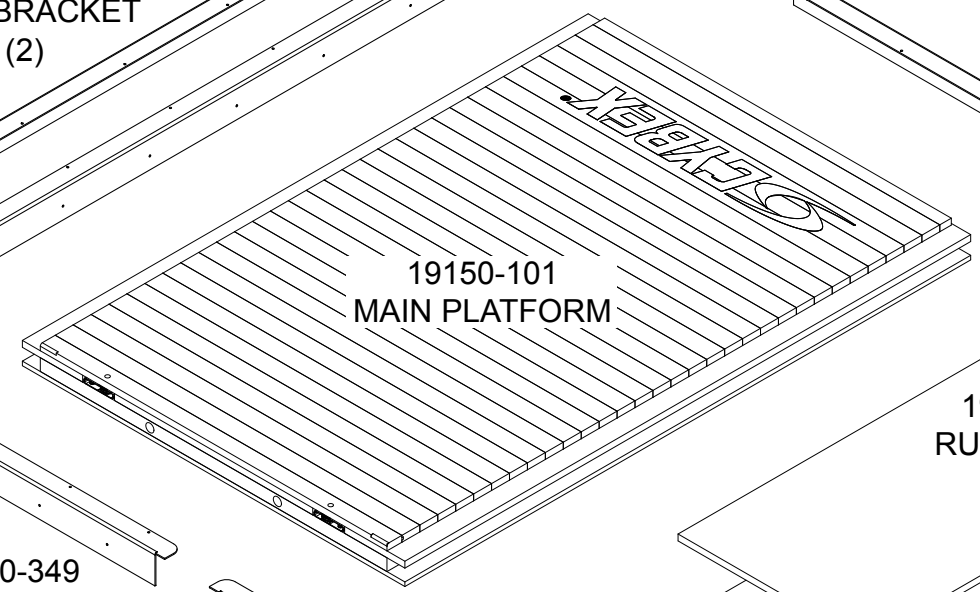

1

2

19140 OPTIONAL RAMP

HW102630
WOOD SCREWS
NO. 10 X 2.50
(8)

19150-347
SIDE BRACKET

HT593230
PHILLIPS TRUSS HEAD SCREWS
10-9 X 2.50
(56)

19150-345
SIDE BRACKET
(2)

19150-346
SIDE BRACKET

19150-350
SIDE BRACKET

19150-101
MAIN PLATFORM

19150-306
RUBBER MAT
(2)

PP660011
HOLE PLUG
(2)

19150-349
SIDE BRACKET

19150-348
SIDE BRACKET

19150-102
SIDE PLATFORM
(2)

19150-205
CORNER BRACKET
(4)

TOP PLATFORM
ASSEMBLY

BK030211
HEX KEY 8mm
LONG ARM

3

4

19140 OPTIONAL RAMP