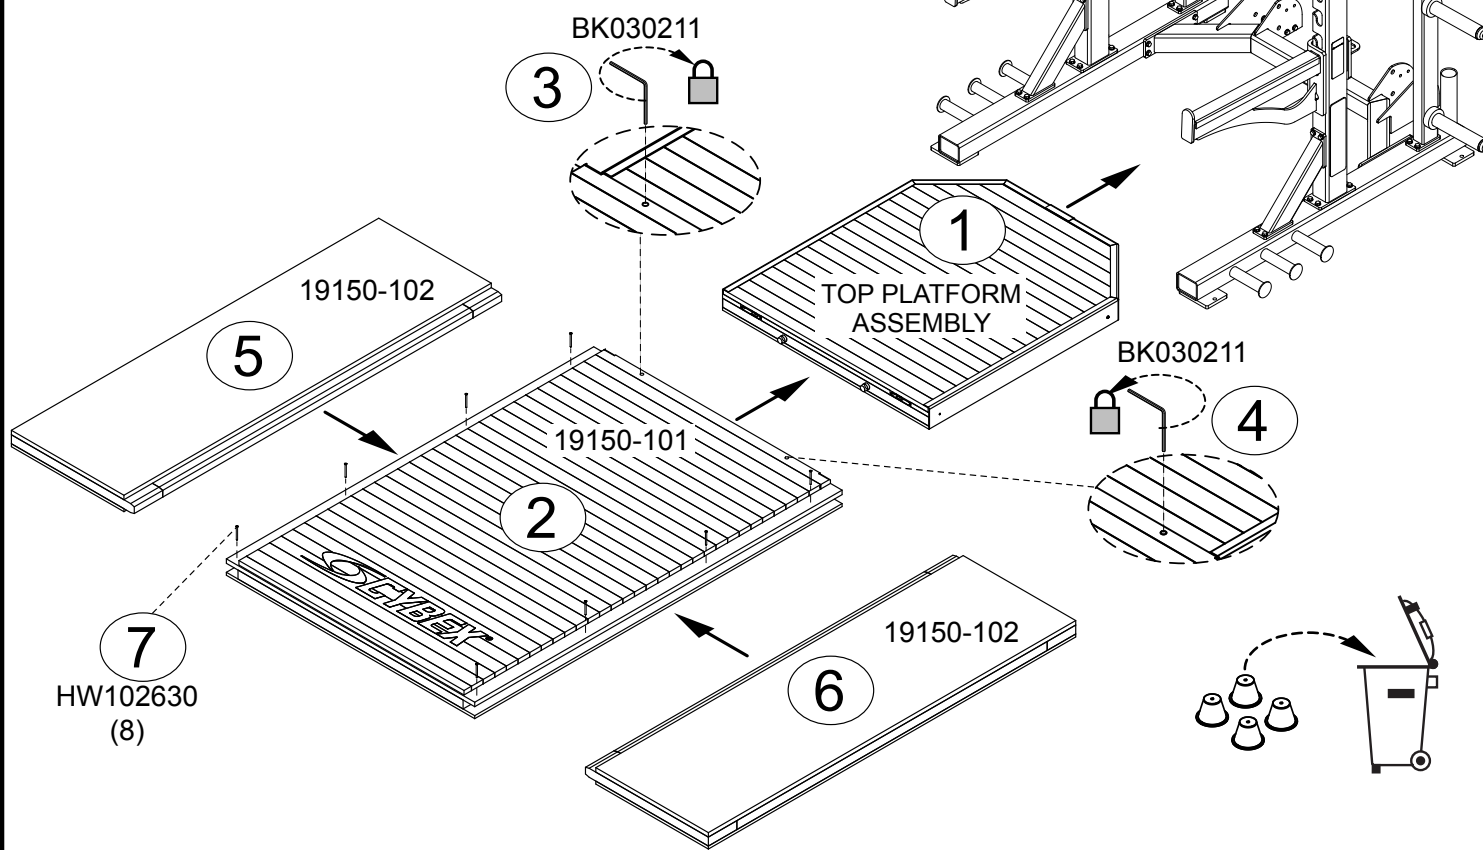

1

2

19140 OPTIONAL RAMP

HW102630
WOOD SCREWS
NO. 10 X 2.50
(8)

19150-347
SIDE BRACKET

HT593230
PHILLIPS TRUSS HEAD SCREWS
10-9 X 2.50
(56)

19150-345
SIDE BRACKET
(2)

19150-346
SIDE BRACKET

19150-350
SIDE BRACKET

19150-101
MAIN PLATFORM

19150-306
RUBBER MAT
(2)

PP660011
HOLE PLUG
(2)

19150-349
SIDE BRACKET

19150-348
SIDE BRACKET

19150-102
SIDE PLATFORM
(2)

19150-205
CORNER BRACKET
(4)

TOP PLATFORM
ASSEMBLY

BK030211
HEX KEY 8mm
LONG ARM

3

4

19140 OPTIONAL RAMP