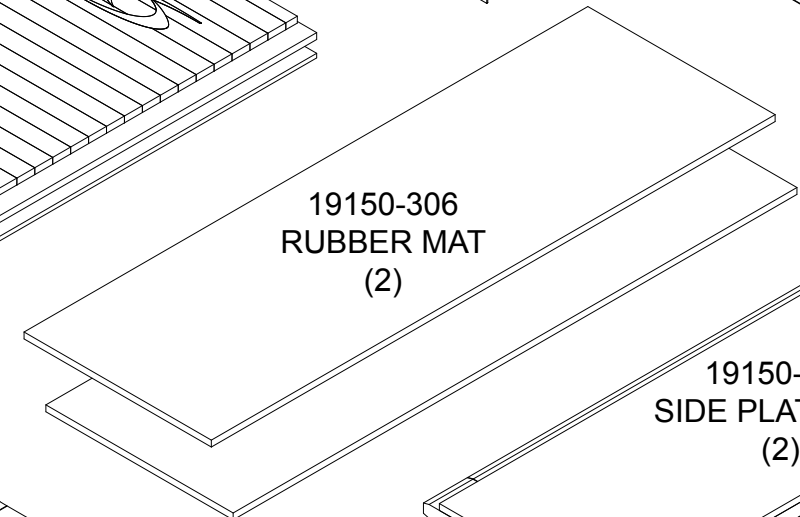

1

2

19140 OPTIONAL RAMP

HW102630
WOOD SCREWS
NO. 10 X 2.50
(8)

19150-347
SIDE BRACKET

HT593230
PHILLIPS TRUSS HEAD SCREWS
10-9 X 2.50
(56)

19150-345
SIDE BRACKET
(2)

19150-346
SIDE BRACKET

19150-350
SIDE BRACKET

19150-101
MAIN PLATFORM

19150-306
RUBBER MAT
(2)

PP660011
HOLE PLUG
(2)

19150-349
SIDE BRACKET

19150-348
SIDE BRACKET

19150-102
SIDE PLATFORM
(2)

19150-205
CORNER BRACKET
(4)

TOP PLATFORM
ASSEMBLY

BK030211
HEX KEY 8mm
LONG ARM

3

4

19140 OPTIONAL RAMP