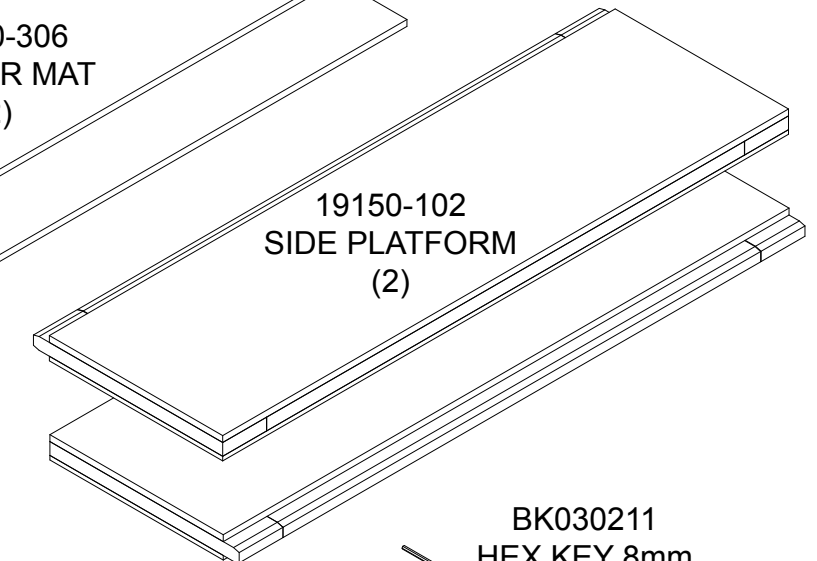

1

2

19140 OPTIONAL RAMP

HW102630
WOOD SCREWS
NO. 10 X 2.50
(8)

19150-347
SIDE BRACKET

HT593230
PHILLIPS TRUSS HEAD SCREWS
10-9 X 2.50
(56)

19150-345
SIDE BRACKET
(2)

19150-346
SIDE BRACKET

19150-350
SIDE BRACKET

19150-101
MAIN PLATFORM

19150-306
RUBBER MAT
(2)

PP660011
HOLE PLUG
(2)

19150-349
SIDE BRACKET

19150-348
SIDE BRACKET

19150-102
SIDE PLATFORM
(2)

19150-205
CORNER BRACKET
(4)

TOP PLATFORM
ASSEMBLY

BK030211
HEX KEY 8mm
LONG ARM

3

4

19140 OPTIONAL RAMP